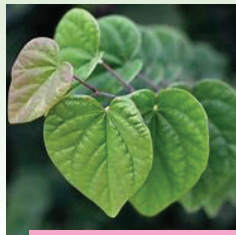

CERCIS

Forest Pansy #15; 6-7'

Eastern Redbuds are prized for show-stopping blooms that cloak their bare branches in early spring. Often overlooked is the beauty and sheer variety of the gorgeous, glossy, heart-shaped foliage unique to each variety. The lovely leaves showcase hues of rose, green, orange, and purple. No matter your taste, we grow a variety of Redbud sure to appeal to you. This gorgeous tree adds charm to your landscape from early spring until late fall.

Cercis
canadensis

Avondale

Ace of Hearts

Carolina
Sweetheart

Pink
Heartbreaker

Forest Pansy

Oklahoma

Ruby Falls